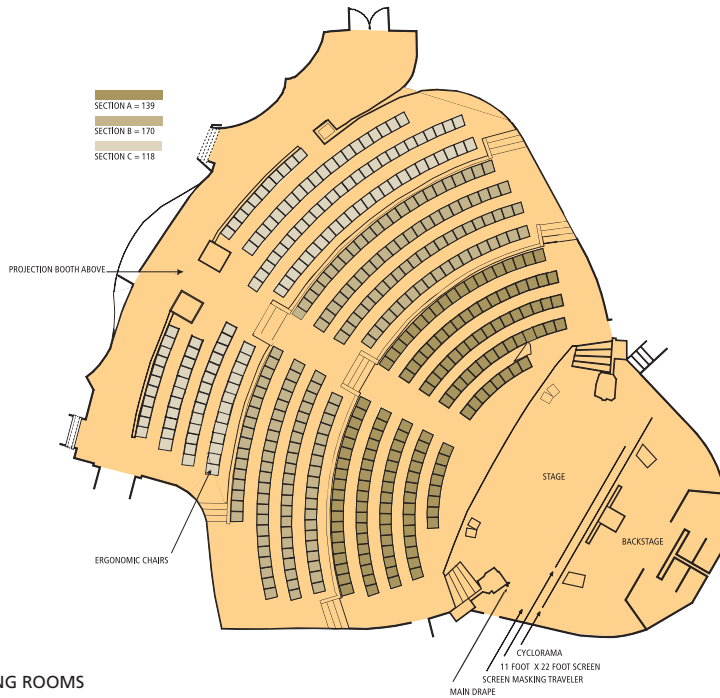

AVERAGE TEMPERATURES

		(Celsius/Fahrenheit)	
		°C/F	°C/F
		High	Low
WINTER	JANUARY – MARCH	31/88	22/72
SPRING	APRIL – JUNE	32/90	23/73
SUMMER	JULY – SEPTEMBER	33/91	24/75
FALL	OCTOBER – DECEMBER	32/90	22/71

ROOMS

- Total Rooms 1017
- Double/Double 806
- King 211

FACILITIES

- Airport – Acapulco International (5 miles/8 km)
- 4 lounges, 7 restaurants, 1 snack bar
- Discotheque
- 24-hour in-room dining
- Coffee shop and Internet room
- Fitness Center, Aerobic classes
- Children’s activity center
- Children’s activity programs
- Children’s wading pool, children’s playground
- 4 freshwater pools, 1 saltwater lagoon.
- HSIA in all meeting rooms, Wireless in common areas, Internet access in all guestrooms

ACTIVITIES

- Golf (2 courses – one at The Fairmont Pierre Marques)
- 8 outdoor and 2 indoor Tennis Courts, Tennis Stadium
- Beach
- Watersports
- Willow Stream – the spa at The Fairmont Acapulco Princess
- Shopping Arcade

LOCAL ATTRACTIONS

- Scuba Diving
- Deep Sea Fishing
- Waterskiing
- Shopping
- High Divers Show