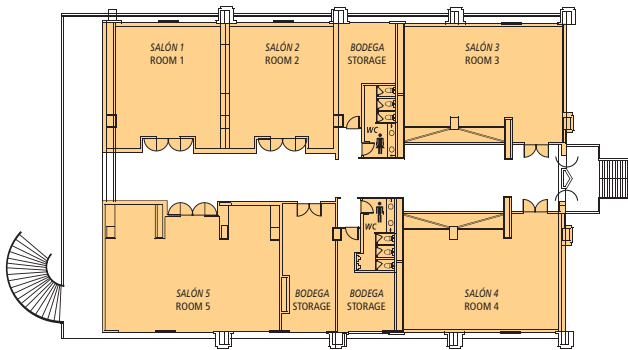

PYRAMID MEETING ROOMS

AVERAGE TEMPERATURES

		(Celsius/Fahrenheit)	
		°C/F	°C/F
		High	Low
WINTER	JANUARY – MARCH	31/88	22/72
SPRING	APRIL – JUNE	32/90	23/73
SUMMER	JULY – SEPTEMBER	33/91	24/75
FALL	OCTOBER – DECEMBER	32/90	22/71

ROOMS

- Total Rooms 1017
- Double/Double 806
- King 211

FACILITIES

- Airport – Acapulco International (5 miles/8 km)
- 4 lounges, 7 restaurants, 1 snack bar
- Discotheque
- 24-hour in-room dining
- Coffee shop and Internet room
- Fitness Center, Aerobic classes
- Children’s activity center
- Children’s activity programs
- Children’s wading pool, children’s playground
- 4 freshwater pools, 1 saltwater lagoon.
- HSIA in all meeting rooms, Wireless in common areas, Internet access in all guestrooms

ACTIVITIES

- Golf (2 courses – one at The Fairmont Pierre Marques)
- 8 outdoor and 2 indoor Tennis Courts, Tennis Stadium
- Beach
- Watersports
- Willow Stream – the spa at The Fairmont Acapulco Princess
- Shopping Arcade

LOCAL ATTRACTIONS

- Scuba Diving
- Deep Sea Fishing
- Waterskiing
- Shopping
- High Divers Show

ROOMS	SIZE FT.	SIZE-METERS	SQ. FT.	SQ. METERS	HEIGHT-FT.	HEIGHT METERS	U SHAPE	CLASSROOM	THEATER	RECEPTION	BANQUET
Salón de Fiestas ABC (Rooms combined)	88'5" x 196'8"	27x60	17,437	1620	15'5"	4.75	N/A	1,000	2,000	1,800	1,200
Section A	88'5" x 65'6"	27x20	5,812	540	15'5"	4.75	100	320	600	450	370
Section B	88'5" x 65'6"	27x20	5,812	540	15'5"	4.75	100	320	600	450	370
Section C	88'5" x 65'6"	27x20	5,812	540	15'5"	4.75	100	320	600	450	370
Princesa Rooms	51'1" x 114'8"	15.6x35.00	5,877	546	8'3"	2.65	N/A	N/A	N/A	420	350
Princesa I	51'1" x 28'7"	15.6x8.75	1,469	136.5	8'3"	2.65	35	60	120	100	90
Princesa II	51'1" x 28'7"	15.6x8.75	1,469	136.5	8'3"	2.65	35	60	120	100	90
Princesa III	51'1" x 28'7"	15.6x8.75	1,469	136.5	8'3"	2.65	35	60	120	100	90
Princesa IV	51'1" x 28'7"	15.6x8.75	1,469	136.5	8'3"	2.65	35	60	120	100	90
Atlantes Amphitheater	56'4" x 71'9"	21.94x17.20	4,061	377.4	15'8"	4.84	N/A	280	380	N/A	N/A
Pirámide Rooms	N/A	N/A	N/A	N/A	8'2"	2.49	N/A	N/A	N/A	N/A	N/A
Pirámide I	31'5" x 26'1"	9.6x7.95	2,544	76.3	8'3"	2.53	15	32	60	30	N/A
Pirámide II	31'5" x 26'1"	9.6x7.95	821	76.3	8'3"	2.53	15	32	60	30	N/A
Pirámide III	25'5" x 39'5"	7.77x12.05	1,007	93.6	8'3"	2.53	20	56	100	60	N/A
Pirámide IV	25'5" x 39'5"	7.77x12.05	1,007	93.6	8'3"	2.53	20	56	100	60	N/A
Pirámide V	31'5" x 43'6"	9.6x13.30	1,373	127.7	8'3"	2.53	20	56	100	60	N/A
Salon Marquesa (Rooms combined)	71'8" x 116'1"	21.90x35.40	8,345	775.3	11'5"	3.50	150	480	600	650	550
Marquesa I	35'9" x 52'1"	10.95x15.90	1,874	174.1	11'5"	3.50	50	92	180	150	120
Marquesa II	35'9" x 52'1"	10.95x15.90	1,874	174.1	11'5"	3.50	50	92	180	150	120
Marquesa III	35'9" x 52'1"	10.95x15.90	1,874	174.1	11'5"	3.50	50	92	180	150	120
Marquesa IV	35'9" x 52'1"	10.95x15.90	1,874	174.1	11'5"	3.50	50	92	180	150	120
Passageway	71'8" x 11'9"	21.9x3.65	860	79.9	11'5"	3.50	N/A	N/A	N/A	N/A	N/A