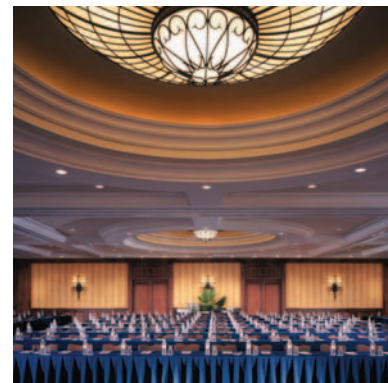

THE FAIRMONT ACAPULCO PRINCESS

The Fairmont Acapulco Princess is surrounded by 480 acres of tropical majesty—swaying palms, blue lagoons, waterfalls, and flamingos. It's a place to replenish body, mind and spirit. Soft sand and sunlight. Tropical winds singing in the palms. All overlooking the blue Pacific. Here you can swim under a waterfall or take on the challenge of two professional golf courses. But this paradise offers even more, the Atlantes Amphitheater — one of the best multimedia facilities in all of Mexico. When you enter it, you'll feel you've been hurled back a thousand years, into a temple of the fabled Aztec. Giant idols guard the stage, walls are of rough-hewn stone, marrying the ancient world with an extraordinary array of 21st-century theatrical technology. An impressive choice of refurbished meeting facilities makes The Fairmont Acapulco Princess a delight for gatherings from ten to 2,000.

P.O. Box 1351
Acapulco, Gro. 39300
Mexico
Telephone: 52-744-469-1000
Fax: 52-744-469-1016