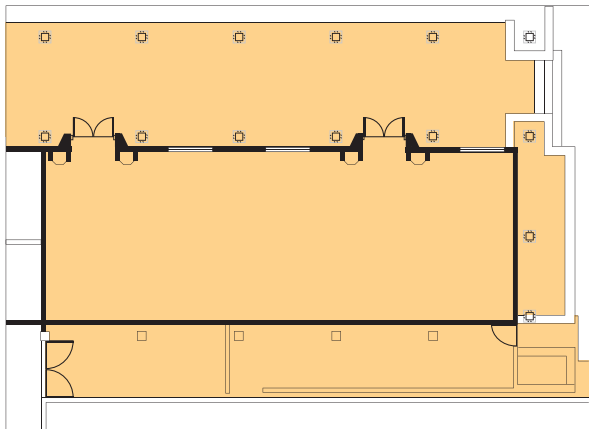

ROOMS

- Total Rooms 335
- Double/Double 167
- King 168
- Suites 77
- Non-Smoking 103

FACILITIES

- Airport—Acapulco International (5 miles/8 km)
- Al Fresco buffet restaurant
- Tabachin, offering French—Asian fusion cuisine
- Golf snack bar
- European style cafe & deli
- Bar with air-conditioned interior & outdoor patio overlooking ocean
- 24-hour in-room dining
- Health Club
- 3 freshwater pools, children’s wading pool
- HSIA in all meeting rooms, Wireless in most common areas, Internet Access in all guestrooms

SALON LAS FUENTES

ROOMS	OVERALL DIMENSIONS		SQUARE		HEIGHT		CLASSROOM	THEATER	RECEPTION	BANQUET
	FEET	METERS	FEET	METERS	FEET	METERS				
Salon de Fiesta Pierre Marques	82' Diam	Diam 25	5409.27	502.72	13'25'	5.8	280	500	400	300
Sala 1	28'7" x 23'4"	8.76 x 7.15	673.79	62.62	7'8"113'	4	32	40	0	30
Sala 2	28'7" x 23'4"	8.76 x 7.15	673.79	62.62	7'8"113'	4	36	50	40	40
Sala 3	28'7" x 23'4"	8.76 x 7.15	673.79	62.62	7'8"113'	4	36	50	40	40
Sala 4	28'7" x 46'9"	8.76 x 14.30	1,348	125.25	7'8"113'	4	64	80	60	60
Sala 3-4	28'7" x 70'3"	8.76 x 21.45	2,022	187.88	7'8"113'	4	100	120	100	100
Salon Las Fuentes	25' x 70'2"	7.62 x 21.42	1,756	163.24	8'	2.43	80	120	100	90