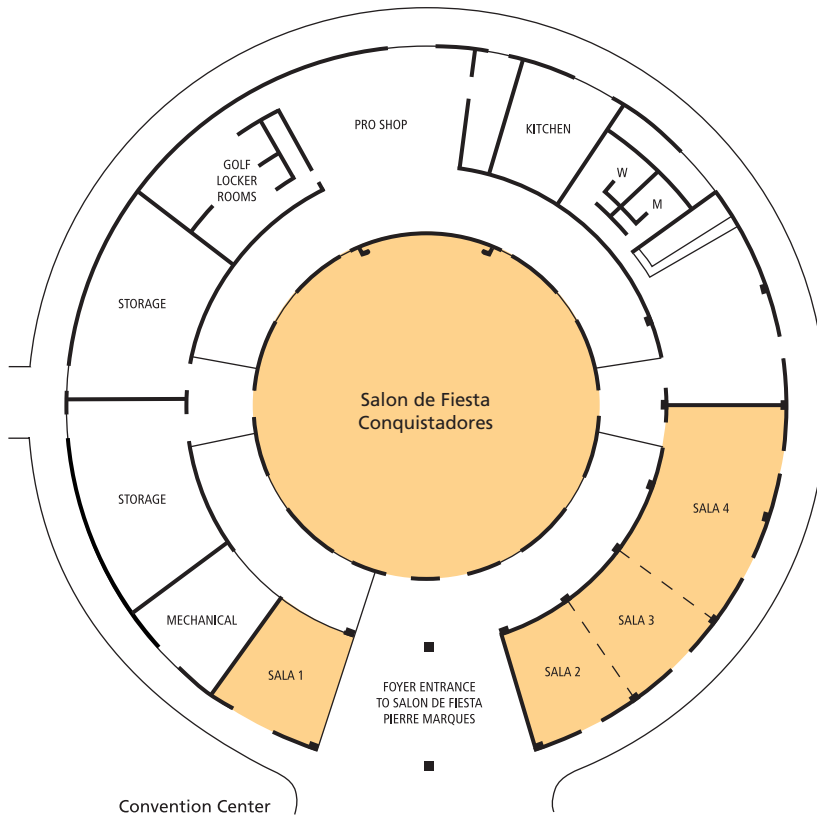

SALON DE FIESTA CONQUISTADORES

AVERAGE TEMPERATURES (Celsius/Fahrenheit)			
		°C/F High	°C/F Low
WINTER	JANUARY–MARCH	31/88	22/72
SPRING	APRIL–JUNE	32/90	23/73
SUMMER	JULY–SEPTEMBER	33/91	24/75
FALL	OCTOBER–DECEMBER	32/90	22/71

ROOMS

- Total Rooms 335
- Double/Double 167
- King 168
- Suites 77
- Non-Smoking 103

FACILITIES

- Airport—Acapulco International (5 miles/8 km)
- Al Fresco buffet restaurant
- Tabachin, offering French—Asian fusion cuisine
- Golf snack bar
- European style cafe & deli
- Bar with air-conditioned interior & outdoor patio overlooking ocean
- 24-hour in-room dining
- Health Club
- 3 freshwater pools, children’s wading pool
- HSIA in all meeting rooms, Wireless in most common areas, Internet Access in all guestrooms

ACTIVITIES

- Golf (2 courses - one at The Fairmont Acapulco Princess)
- 5 outdoor Tennis Courts
- Shopping Boutique

LOCAL ATTRACTIONS

- Scuba Diving
- Deep Sea Fishing
- Waterskiing
- Beach
- Shopping
- High Divers Show